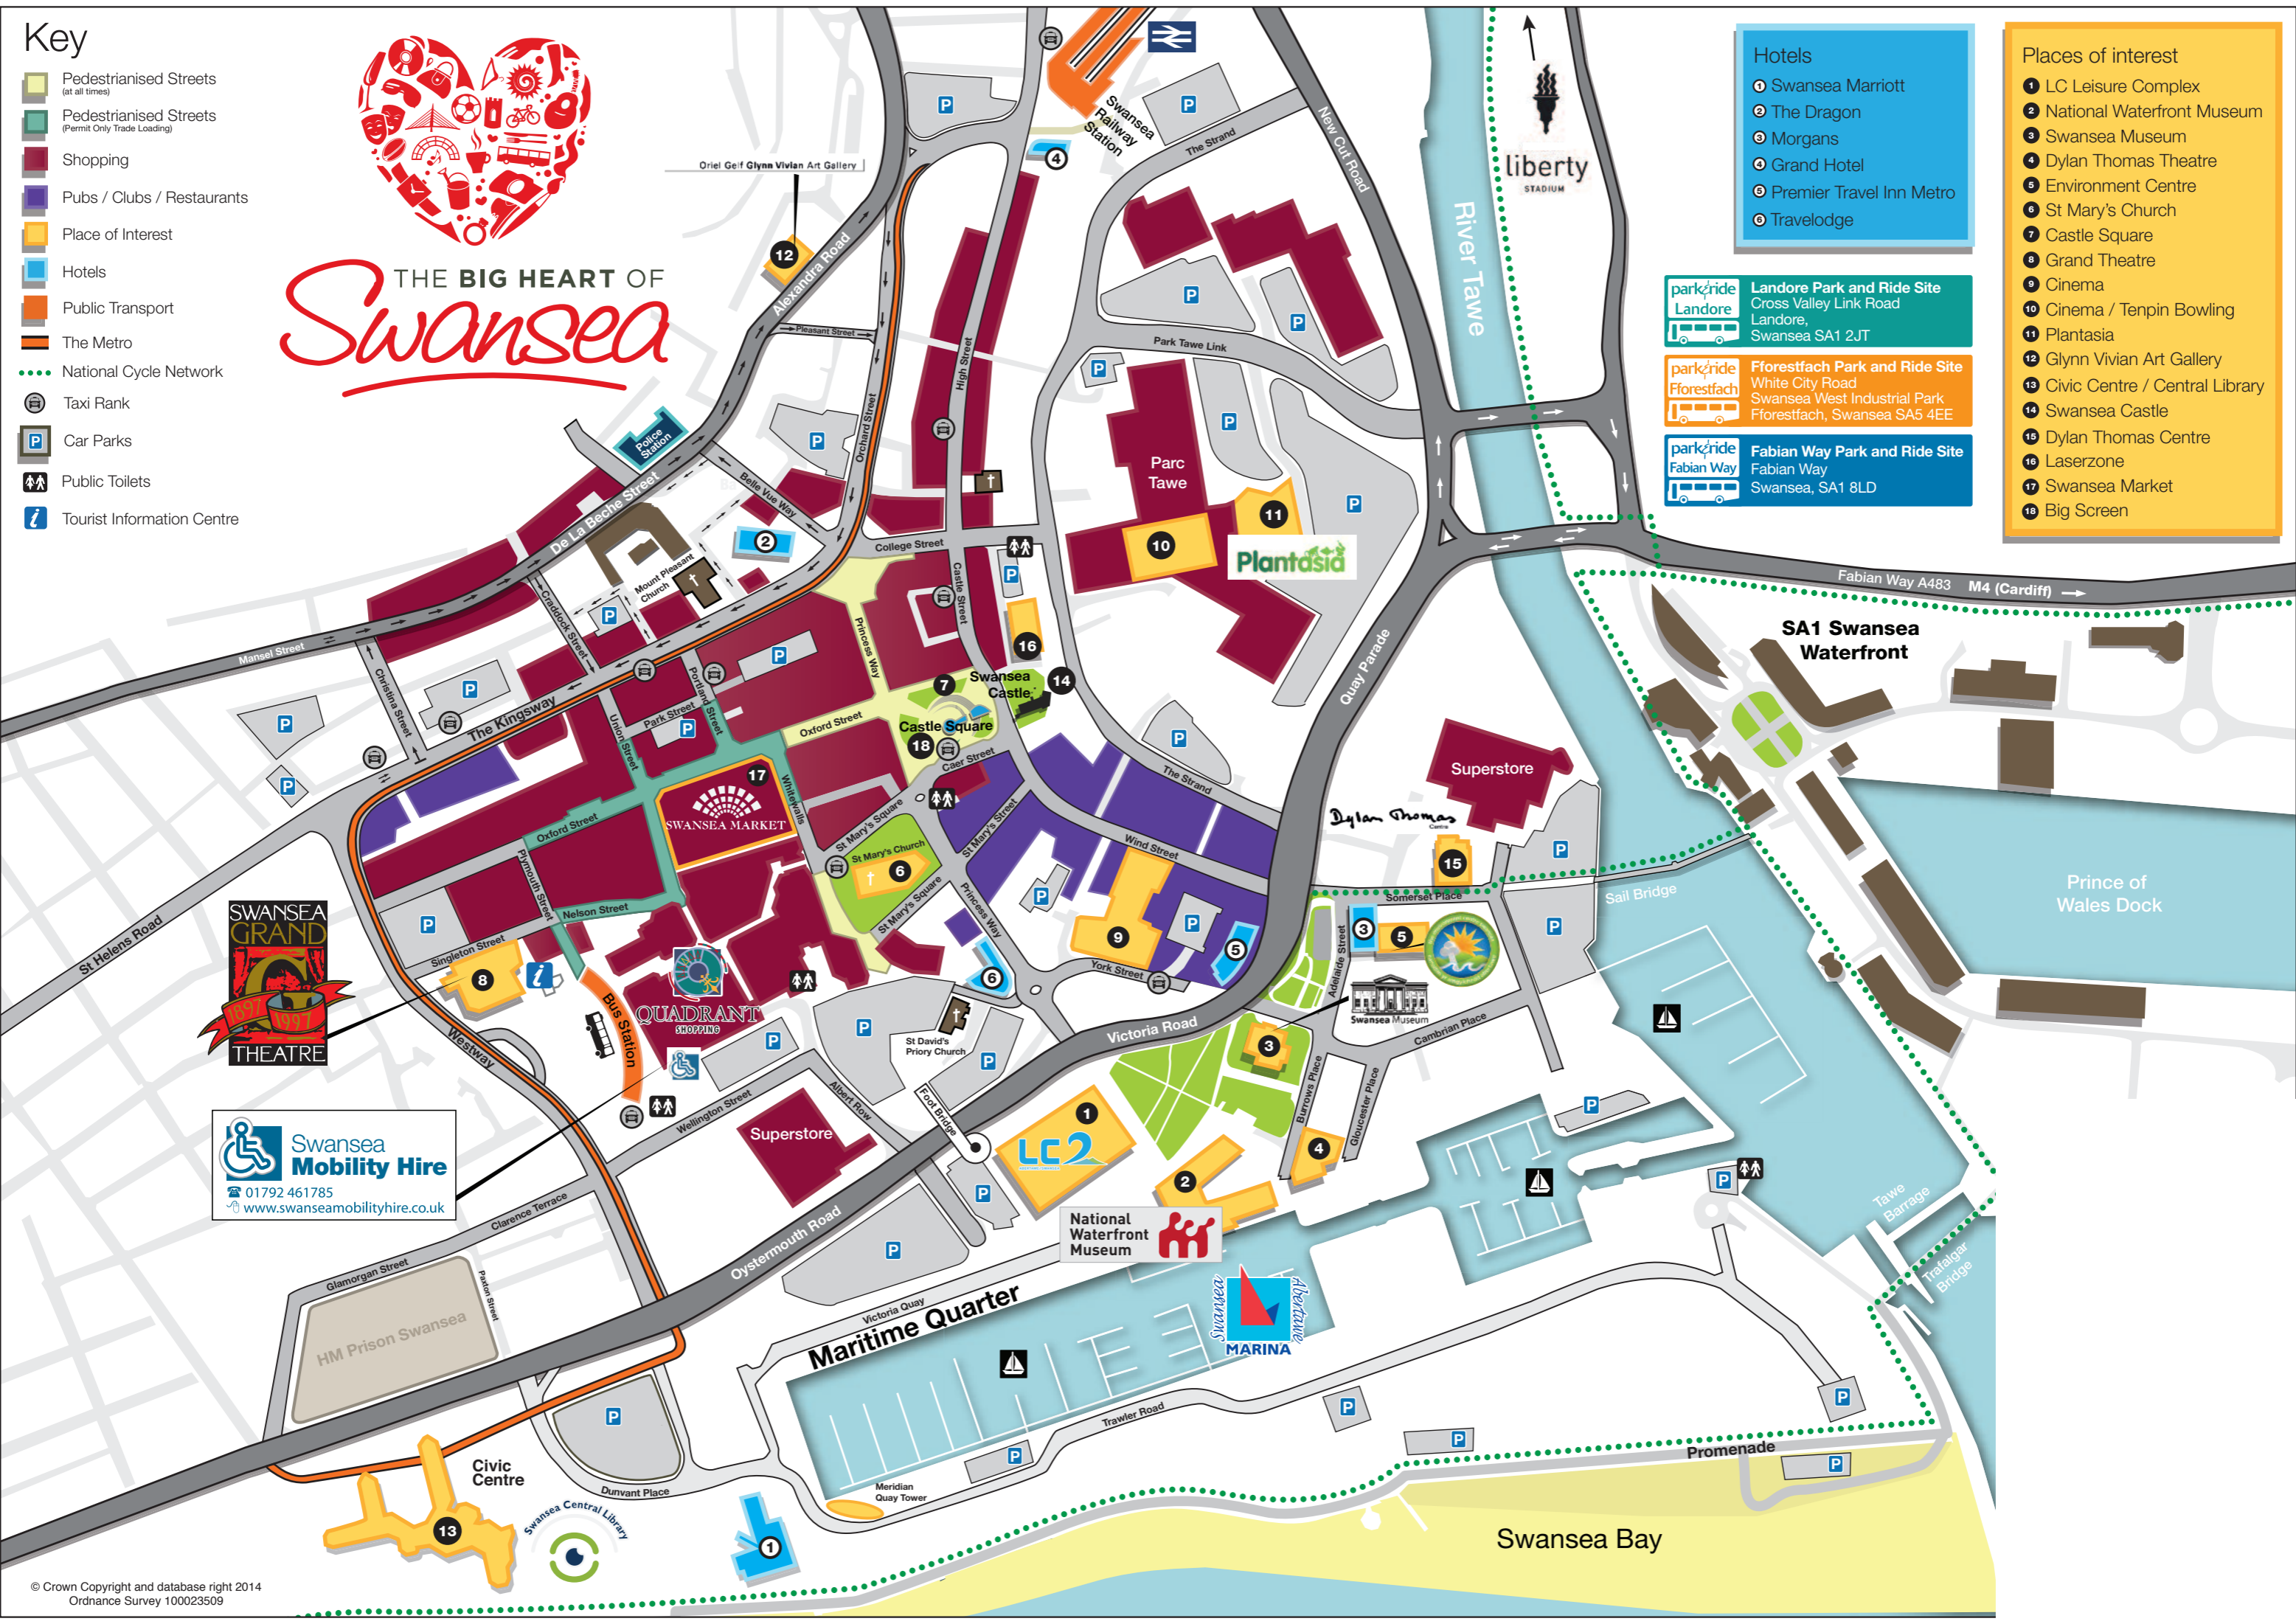

Key

-  Pedestrianised Streets (at all times)
-  Pedestrianised Streets (Permit Only Trade Loading)
-  Shopping
-  Pubs / Clubs / Restaurants
-  Place of Interest
-  Hotels
-  Public Transport
-  The Metro
-  National Cycle Network
-  Taxi Rank
-  Car Parks
-  Public Toilets
-  Tourist Information Centre

THE BIG HEART OF Swansea

- ### Hotels

 - 1 Swansea Marriott
 - 2 The Dragon
 - 3 Morgans
 - 4 Grand Hotel
 - 5 Premier Travel Inn Metro
 - 6 Travelodge
- ### park&ride Landore

Landore Park and Ride Site
Cross Valley Link Road
Landore, Swansea SA1 2JT
- ### park&ride Forestfach

Forestfach Park and Ride Site
White City Road
Swansea West Industrial Park
Forestfach, Swansea SA5 4EE
- ### park&ride Fabian Way

Fabian Way Park and Ride Site
Fabian Way
Swansea, SA1 8LD
- ### Places of interest

 - 1 LC Leisure Complex
 - 2 National Waterfront Museum
 - 3 Swansea Museum
 - 4 Dylan Thomas Theatre
 - 5 Environment Centre
 - 6 St Mary's Church
 - 7 Castle Square
 - 8 Grand Theatre
 - 9 Cinema
 - 10 Cinema / Tenpin Bowling
 - 11 Plantasia
 - 12 Glynn Vivian Art Gallery
 - 13 Civic Centre / Central Library
 - 14 Swansea Castle
 - 15 Dylan Thomas Centre
 - 16 Laserzone
 - 17 Swansea Market
 - 18 Big Screen